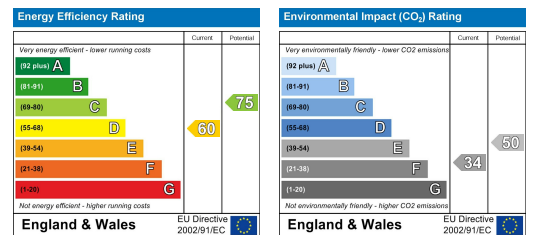

HERITAGE

ESTATE AGENCY & PROPERTY MANAGEMENT

VIEWING By appointment through 'Heritage'

Tel: (0121) 443 5900

Fax: (0121) 443 5901

E-mail:- info@heritage-estates.co.uk

Website:- www.heritage-estates.co.uk

Our opening times are:-

Monday - Friday 9.00am - 5.30pm

Saturdays - 9.30am - 4.00pm

Appointments outside these hours can be arranged and you should not hesitate to contact us should this be required.

LETTINGS AND PROPERTY MANAGEMENT If you would like to rent your property out or are looking for a property to rent, please request further information from our Lettings Department.

www.heritage-estates.co.uk